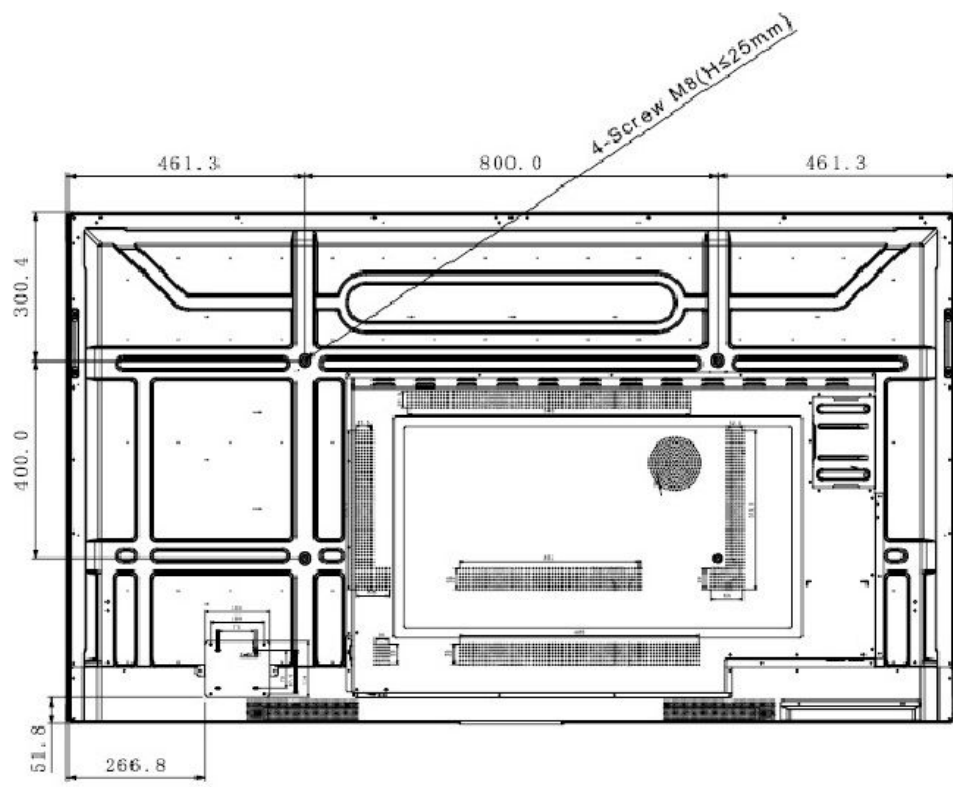

Dimensional drawings