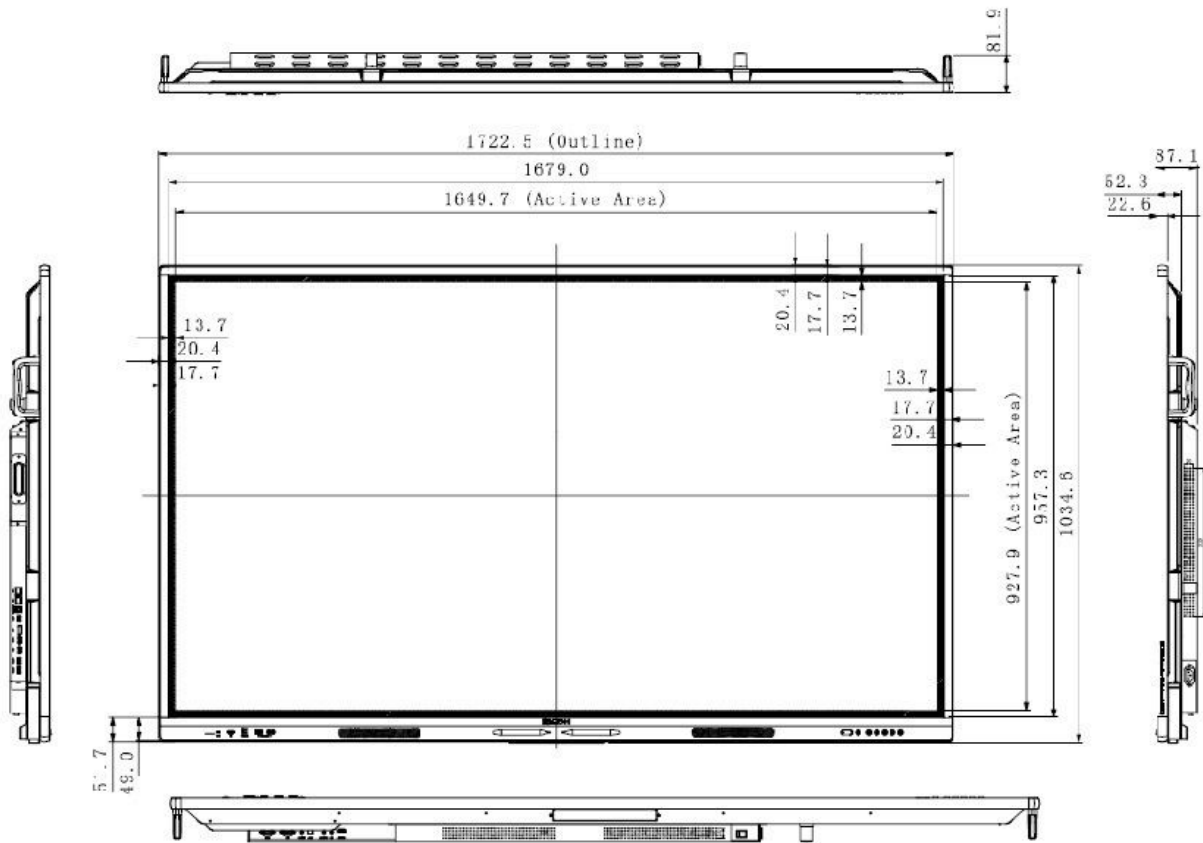

Dimensional drawings